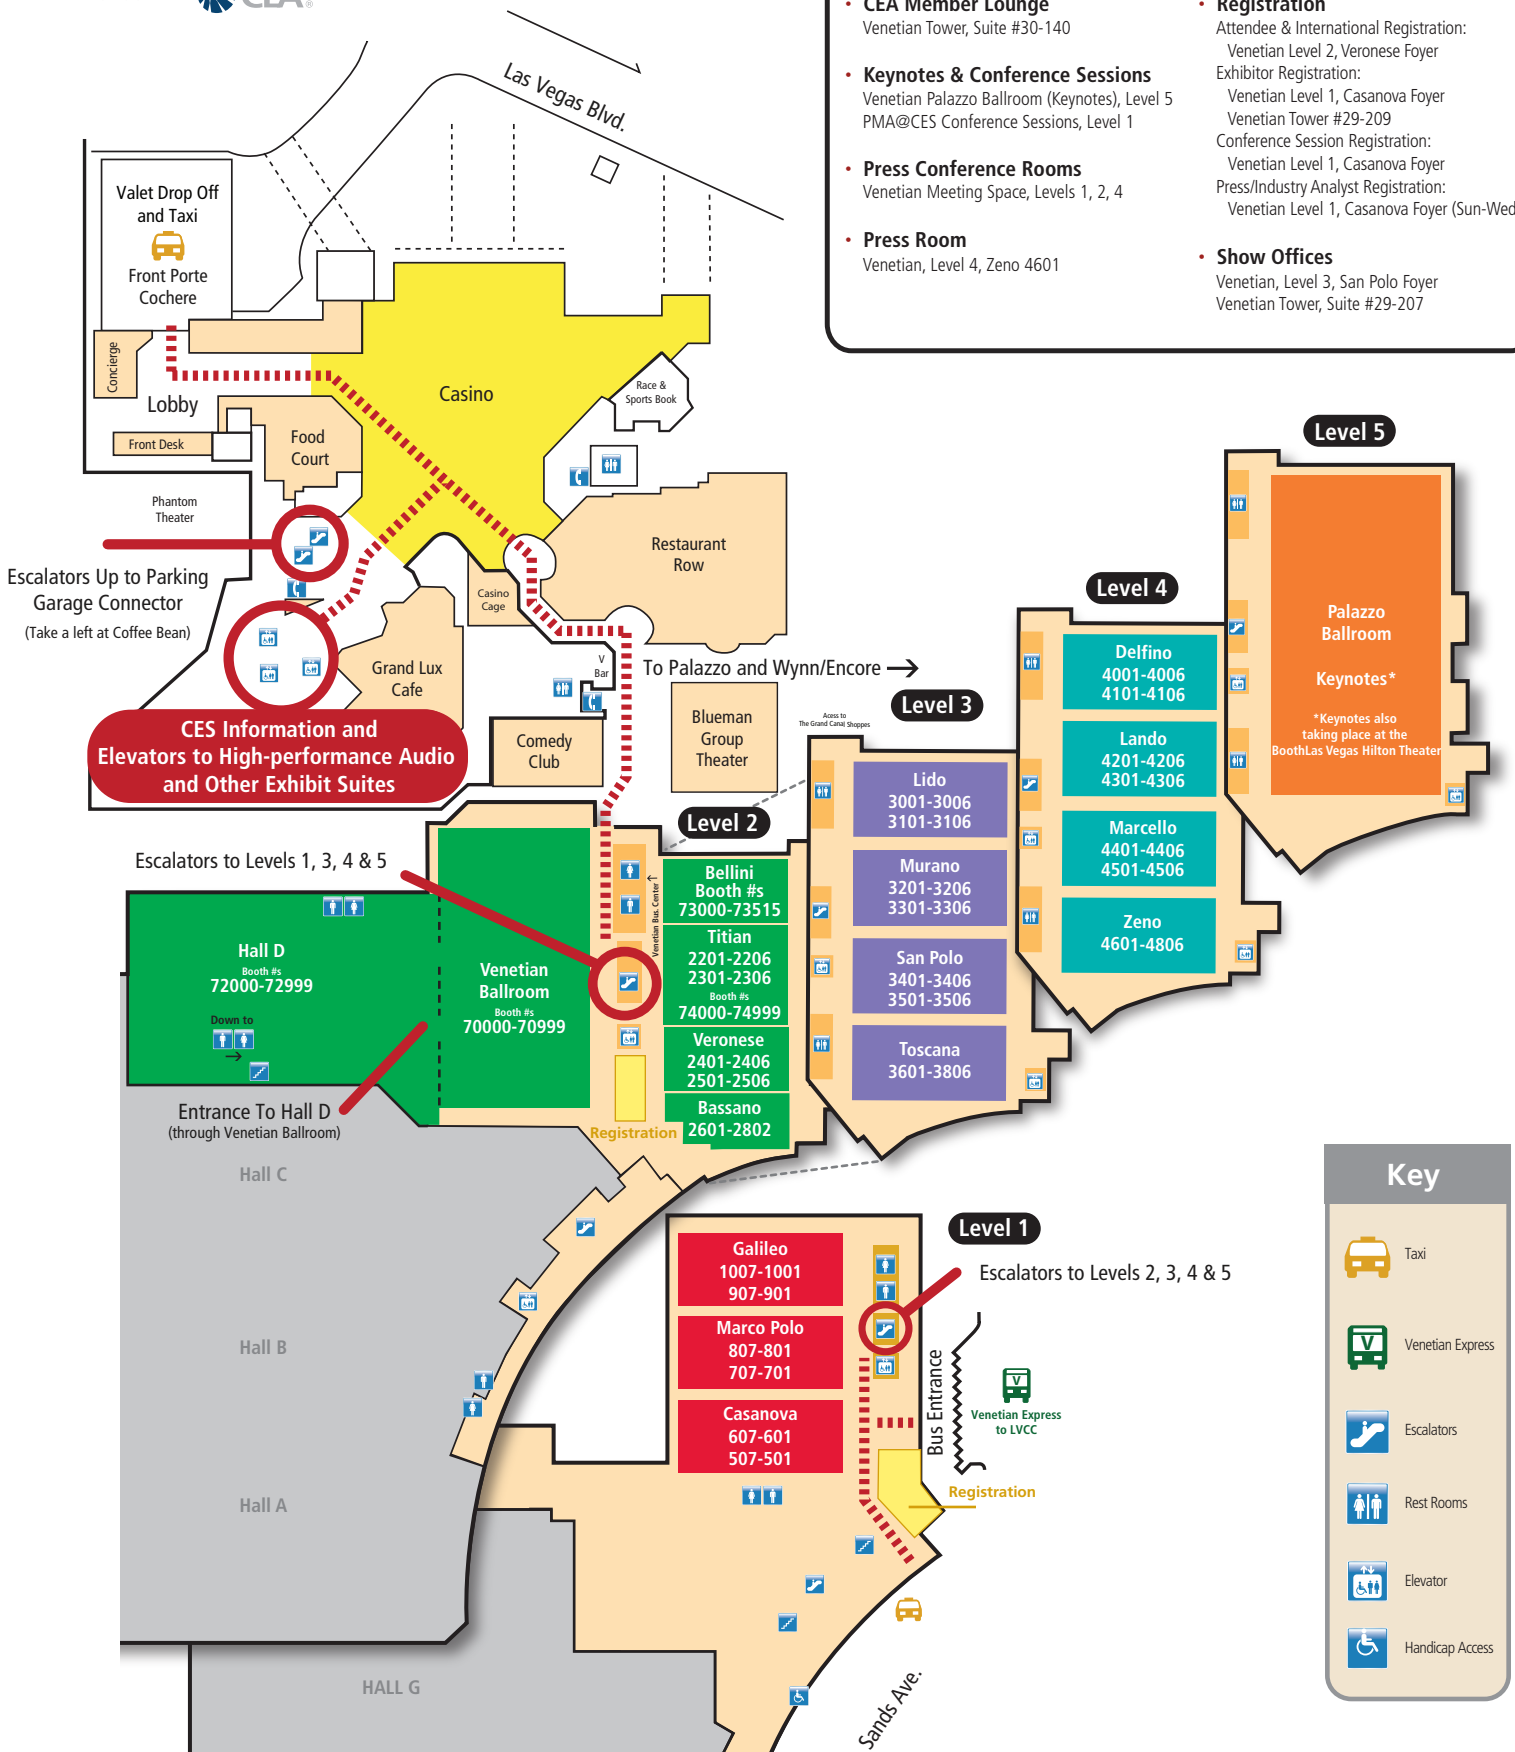

Key

- Passenger Pickup/Drop-off
- Taxi
- Hotel Shuttle Buses
- Parking Shuttle
- Venetian Express
- LVCC Shuttle Loop Stops A-E
- Golf Cart Intraconnect & Pedestrian Walkway
- LVCC Shuttle Loop Route
- Las Vegas Monorail
- South Hall Upper Level Escalators

THE GLOBAL STAGE FOR INNOVATION

PRODUCED BY CEA.

Show Services

- **CEA Member Lounge**
Venetian Tower, Suite #30-140
- **Keynotes & Conference Sessions**
Venetian Palazzo Ballroom (Keynotes), Level 5
PMA@CES Conference Sessions, Level 1
- **Press Conference Rooms**
Venetian Meeting Space, Levels 1, 2, 4
- **Press Room**
Venetian, Level 4, Zeno 4601
- **Registration**
Attendee & International Registration:
Venetian Level 2, Veronese Foyer
Exhibitor Registration:
Venetian Level 1, Casanova Foyer
Venetian Tower #29-209
Conference Session Registration:
Venetian Level 1, Casanova Foyer
Press/Industry Analyst Registration:
Venetian Level 1, Casanova Foyer (Sun-Wed)
- **Show Offices**
Venetian, Level 3, San Polo Foyer
Venetian Tower, Suite #29-207

Key: ★ Primary Location • Additional Location

Located throughout the CES show floor, these destinations surround you with emerging products, ground-breaking ideas and the companies that were innovative enough to bring these mind-blowing technologies to consumers around the world.

Access on the Go

LVCC, South Hall 4

HDMI

LVCC, South Hall 1

Location-Based Services

LVCC, North Hall

Silvers Summit

LVCC, North Hall