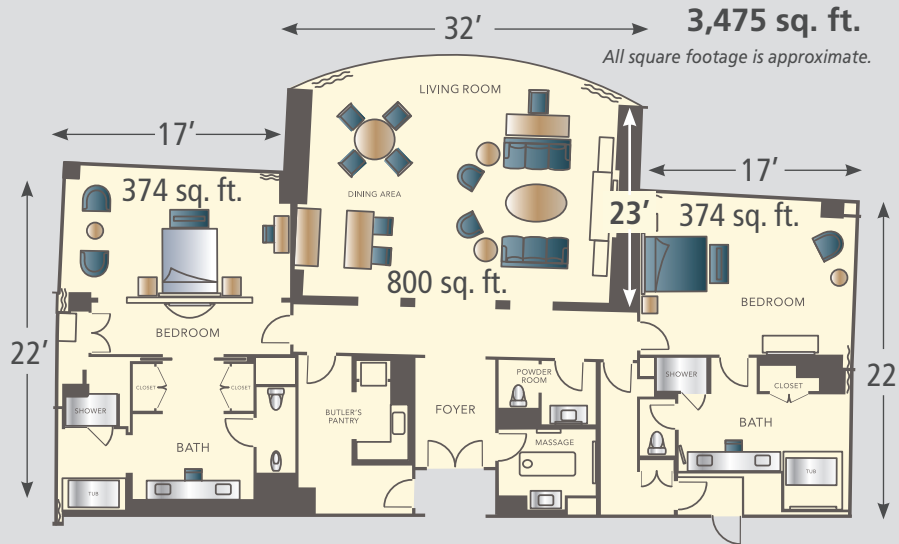

Encore

WYNN LAS VEGAS™

Two Bedroom Apartment