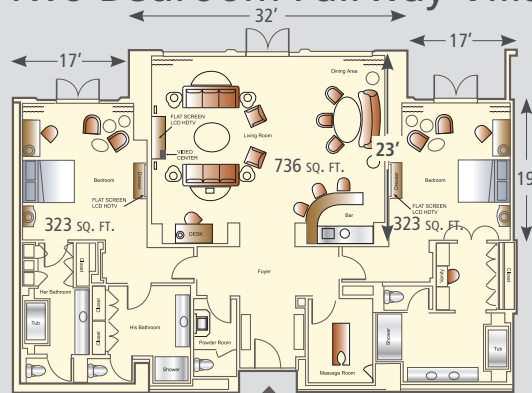

One Bedroom Fairway Villa

2,411 sq. ft. All square footage is approximate.

Two Bedroom Fairway Villa

3,224 sq. ft. All square footage is approximate.

January 8-13, 2012
Five Nights

ONE BEDROOM PRICING

Member: \$28,000

Non Member: \$31,360

Additional Night: \$5,600

Conceived as a home-away-from-home and to exacting specifications, the Fairway Villa is without comparison. Luxuriously spacious at 2,411 square feet and strikingly designed with extraordinary views of our exclusive golf course from your balcony, the villas offer a serene counterpoint to the excitement of the resort and its many distractions.

TWO BEDROOM PRICING

Member: \$35,000

Non Member: \$39,200

Additional Night: \$7,000

Conceived as a home-away-from-home and to exacting specifications, the Fairway Villa is without comparison. Luxuriously spacious at 3,224 square feet and strikingly designed with extraordinary views of our exclusive golf course from your balcony, the villas offer a serene counterpoint to the excitement of the resort and its many distractions.