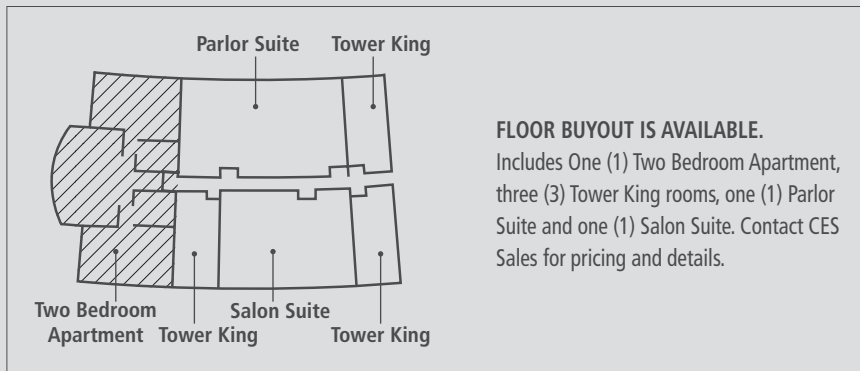

Encore

WYNN LAS VEGAS™

Two Bedroom Apartment