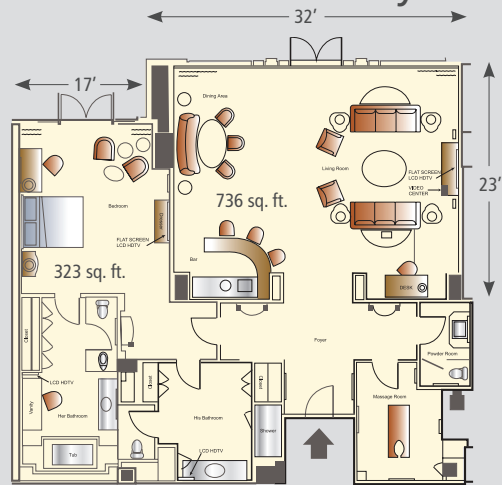

One Bedroom Fairway Villa

2,411 sq. ft. All square footage is approximate.

Two Bedroom Fairway Villa

3,224 sq. ft. All square footage is approximate.

January 8-13, 2012
Five Nights

ONE BEDROOM PRICING

Member: \$28,000

Non Member: \$31,360

Additional Night: \$5,600

Conceived as a home-away-from-home and to exacting specifications, the Fairway Villa is without comparison. Luxuriously spacious at 2,411 square feet and strikingly designed with extraordinary views of our exclusive golf course from your balcony, the villas offer a serene counterpoint to the excitement of the resort and its many distractions.

TWO BEDROOM PRICING

Member: \$35,000

Non Member: \$39,200

Additional Night: \$7,000

Conceived as a home-away-from-home and to exacting specifications, the Fairway Villa is without comparison. Luxuriously spacious at 3,224 square feet and strikingly designed with extraordinary views of our exclusive golf course from your balcony, the villas offer a serene counterpoint to the excitement of the resort and its many distractions.